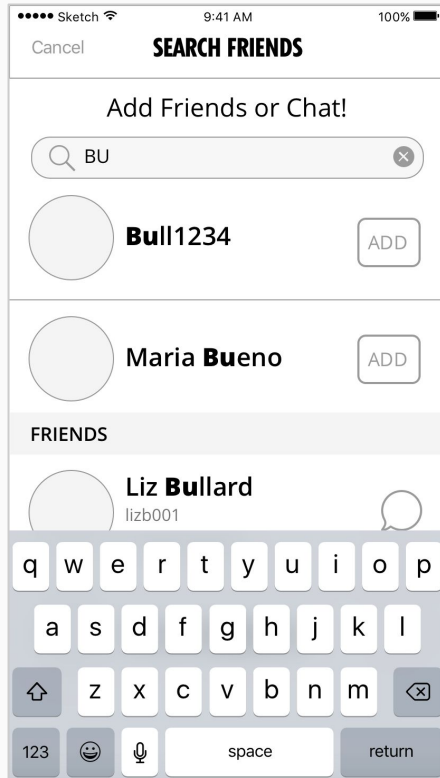

Open Directory

Wireframes

Screens

Friends

- Friends & Chat
- Search for friends via name, nick or ID
- Confirmation overlays for sent invitation, received invitation and group chat invitation

Profile/Favorites

- My Favorites
- Friend's Favorites with full access
- Friend's Favorites with restricted access
- Concepts for card behavior on slide left
- Concept for Add More Favorites call to action

Open Directory Wireframes: Friends & Chat

Friends Tab Selected

Chat Tab Selected

Search Via Name or Nick

Search via Chat ID

Confirmation: Invitation Sent

Friend 'Invited' Area

Invitation to Connect

Invitation for Group Chat