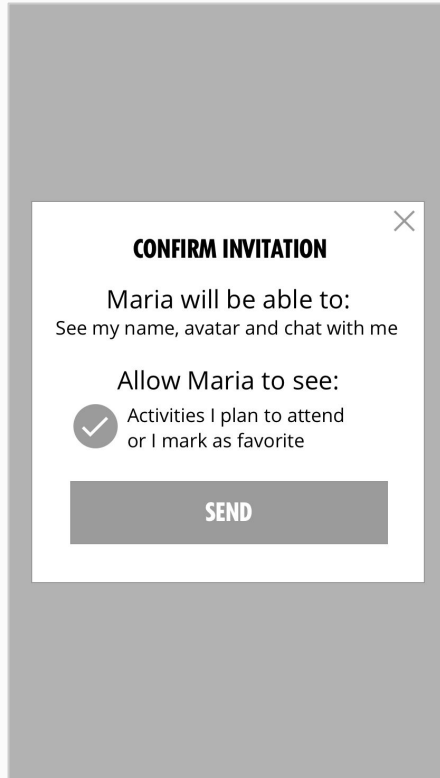

Friends Tab Selected

Chat Tab Selected

Search Via Name or Nick

Search via Chat ID

Confirmation: Invitation Sent

Friend 'Invited' Area

Invitation to Connect

Invitation for Group Chat

Side Navigation With New Nav Items

Icons are placeholder only

Open Directory Wireframes: My Favorites / Profile

My Favorites

- My Favorites
- My Favorites with actions
- My Favorites Empty use case

Friend's Favorites