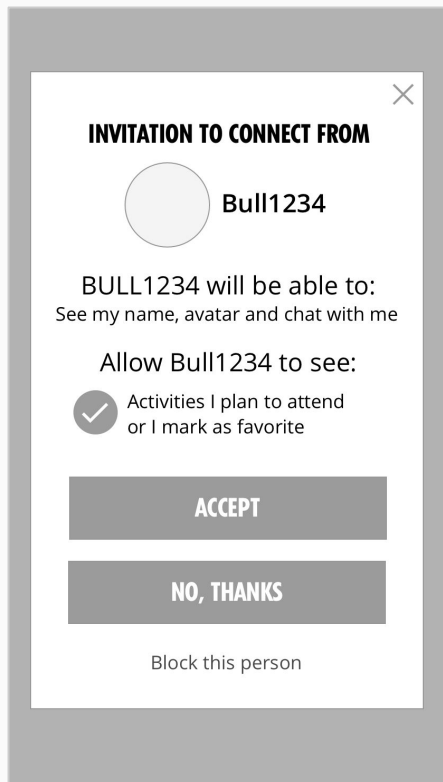

Friends Tab Selected

Chat Tab Selected

Search Via Name or Nick

Search via Chat ID

Confirmation: Invitation Sent

Friend 'Invited' Area

Invitation to Connect

Invitation for Group Chat