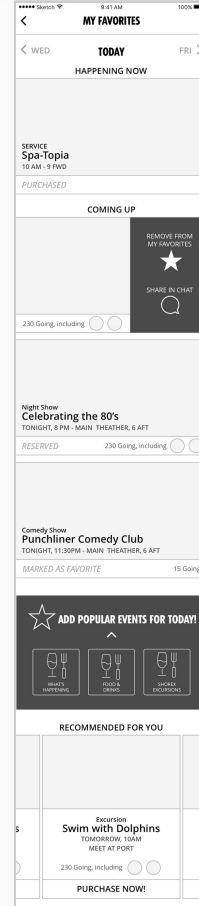

Friends Tab Selected

Chat Tab Selected

Search Via Name or Nick

Search via Chat ID

Confirmation: Invitation Sent

Friend 'Invited' Area

Invitation to Connect

Invitation for Group Chat

Side Navigation With New Nav Items

Icons are placeholder only

Open Directory Wireframes: My Favorites / Profile

My Favorites

- My Favorites
- My Favorites with actions
- My Favorites Empty use case

Friend's Favorites