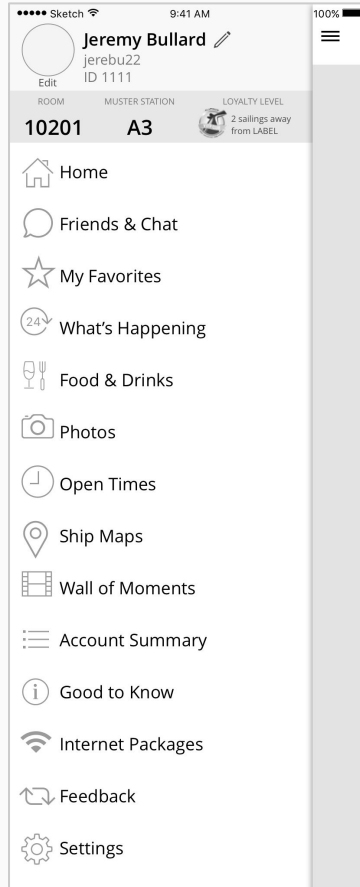

Friends Tab Selected

Chat Tab Selected

Search Via Name or Nick

Search via Chat ID

Confirmation: Invitation Sent

Friend 'Invited' Area

Invitation to Connect

Invitation for Group Chat

Side Navigation With New Nav Items

Icons are placeholder only

Open Directory Wireframes: My Favorites / Profile

My Favorites

- My Favorites
- My Favorites with actions
- My Favorites Empty use case

Friend's Favorites