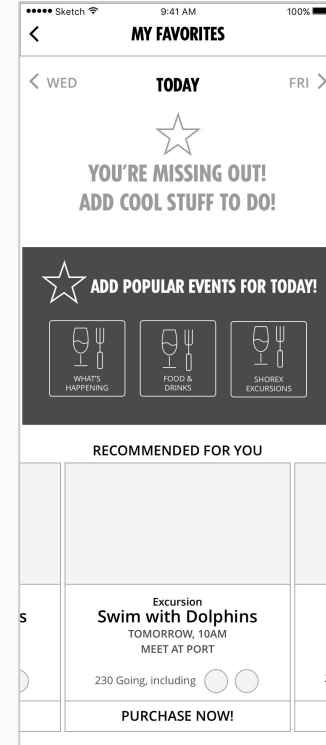

Friends Tab Selected

Chat Tab Selected

Search Via Name or Nick

Search via Chat ID

Confirmation: Invitation Sent

Friend 'Invited' Area

Invitation to Connect

Invitation for Group Chat

Side Navigation With New Nav Items

Icons are placeholder only

Open Directory Wireframes: My Favorites / Profile

My Favorites

- My Favorites
- My Favorites with actions
- My Favorites Empty use case

Friend's Favorites

- Friend's Favorites Full Access
- Friend's Favorites Limited Access