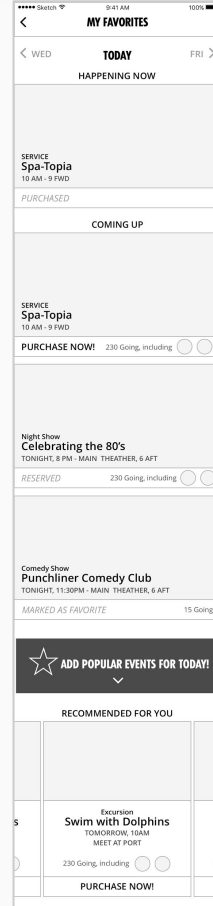

Friends Tab Selected

Chat Tab Selected

Search Via Name or Nick

Search via Chat ID

Confirmation: Invitation Sent

Friend 'Invited' Area

Invitation to Connect

Invitation for Group Chat

Side Navigation With New Nav Items

Icons are placeholder only

Open Directory Wireframes: My Favorites / Profile

My Favorites

- My Favorites
- My Favorites with actions
- My Favorites Empty use case

Friend's Favorites