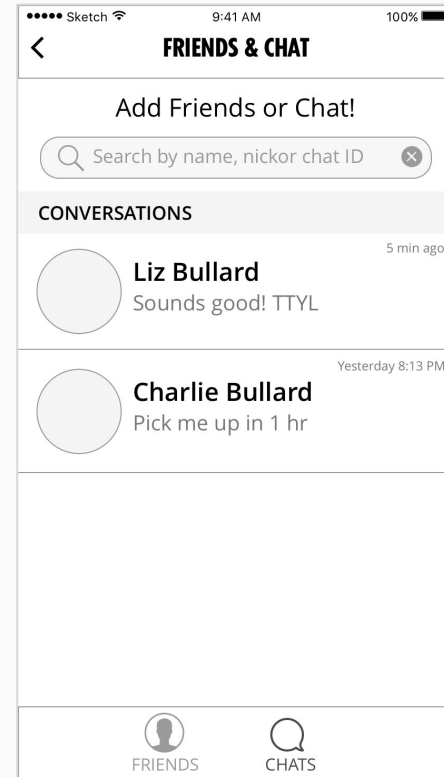

Open Directory

Wireframes

Screens

Friends

- Friends & Chat
- Search for friends via name, nick or ID
- Confirmation overlays for sent invitation, received invitation and group chat invitation

Profile/Favorites

- My Favorites
- Friend's Favorites with full access
- Friend's Favorites with restricted access
- Concepts for card behavior on slide left
- Concept for Add More Favorites call to action

Open Directory Wireframes: Friends & Chat

Friends Tab Selected

Chat Tab Selected

Search Via Name or Nick

Search via Chat ID

Confirmation: Invitation Sent

Friend 'Invited' Area

Invitation to Connect

Invitation for Group Chat