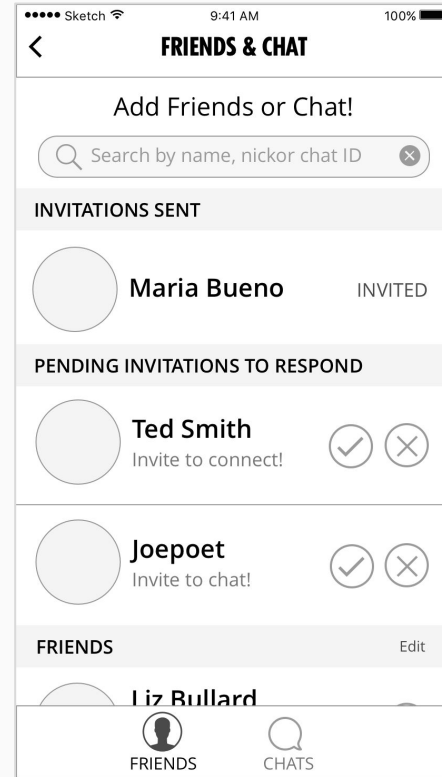

- My Favorites
- Friend's Favorites with full access
- Friend's Favorites with restricted access
- Concepts for card behavior on slide left
- Concept for Add More Favorites call to action

Open Directory Wireframes: Friends & Chat

Friends Tab Selected

Chat Tab Selected

Search Via Name or Nick

Search via Chat ID

Confirmation: Invitation Sent

Friend 'Invited' Area

Invitation to Connect

Invitation for Group Chat

Side Navigation With New Nav Items

Icons are placeholder only

Open Directory Wireframes: My Favorites / Profile

My Favorites

- My Favorites
- My Favorites with actions
- My Favorites Empty use case

Friend's Favorites