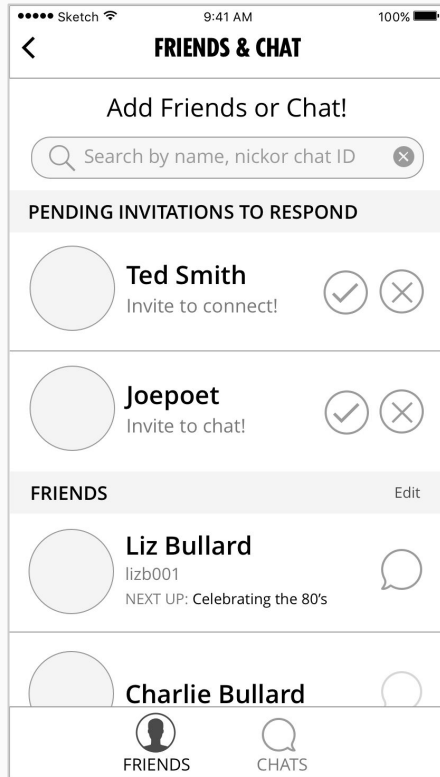

Open Directory

Wireframes

Screens

Friends

- Friends & Chat
- Search for friends via name, nick or ID
- Confirmation overlays for sent invitation, received invitation and group chat invitation

Profile/Favorites

- My Favorites
- Friend's Favorites with full access
- Friend's Favorites with restricted access
- Concepts for card behavior on slide left
- Concept for Add More Favorites call to action

Open Directory Wireframes: Friends & Chat

Friends Tab Selected

Chat Tab Selected

Search Via Name or Nick

Search via Chat ID

Confirmation: Invitation Sent

Friend 'Invited' Area

Invitation to Connect

Invitation for Group Chat