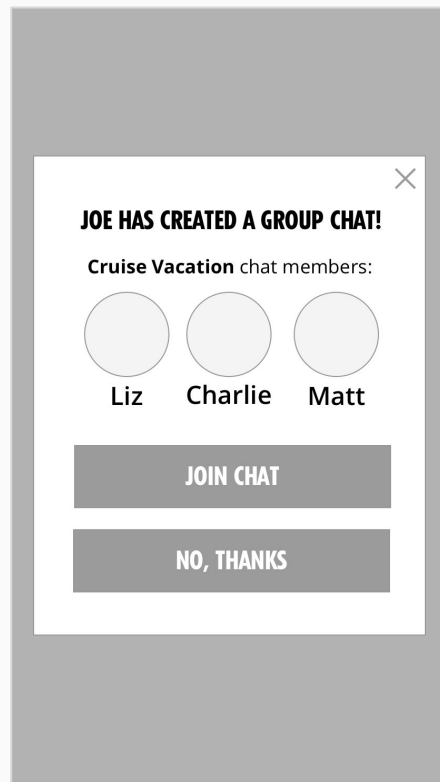

Friends Tab Selected

Chat Tab Selected

Search Via Name or Nick

Search via Chat ID

Confirmation: Invitation Sent

Friend 'Invited' Area

Invitation to Connect

Invitation for Group Chat

Side Navigation With New Nav Items

Icons are placeholder only

Open Directory Wireframes: My Favorites / Profile

My Favorites

- My Favorites
- My Favorites with actions
- My Favorites Empty use case

Friend's Favorites