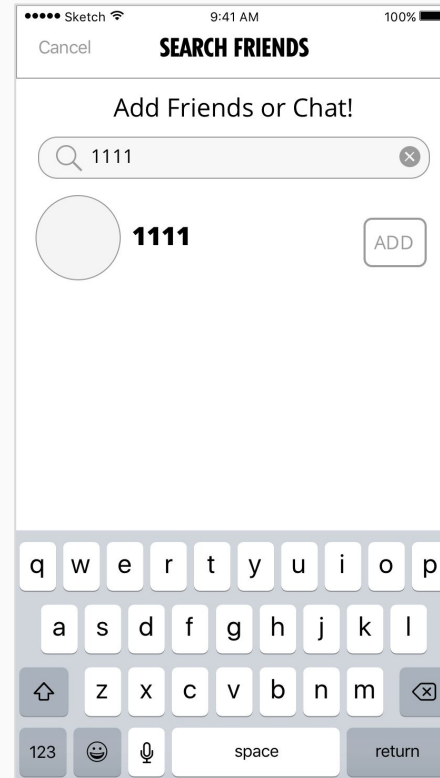

Friends Tab Selected

Chat Tab Selected

Search Via Name or Nick

Search via Chat ID

Confirmation: Invitation Sent

Friend 'Invited' Area

Invitation to Connect

Invitation for Group Chat